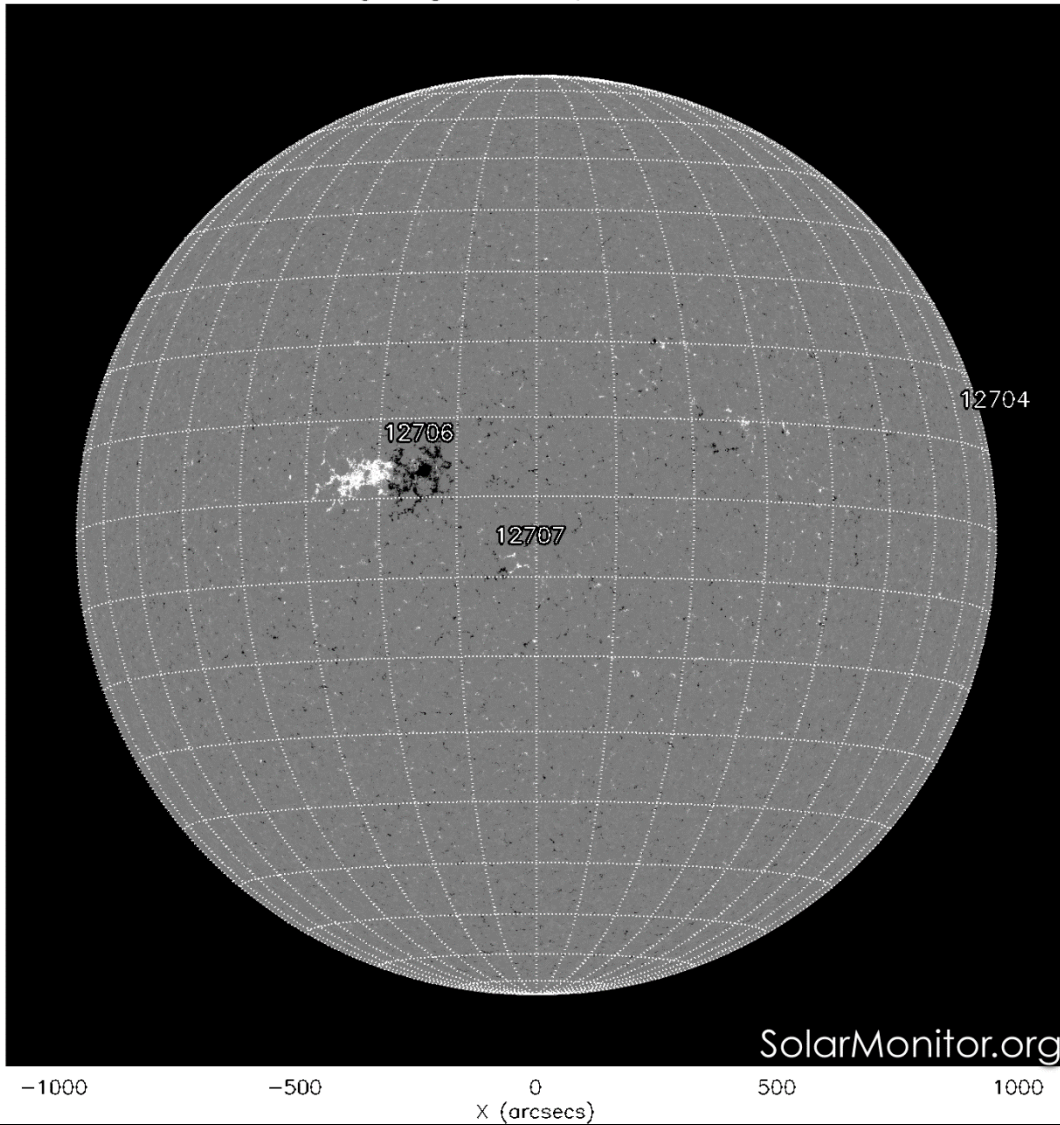

SIDC Space Weather briefing

23 – 29 April 2018

Luciano Rodriguez
and SIDC forecaster team

Solar Influences
Data analysis Centre
www.sidc.be

Royal Observatory
of Belgium

Summary Report

Solar Activity:

Active Regions	2 regions NOAA 2706, 2707
Flaring	No C-class flares
Filaments	None
CMEs	No significant CMEs
Proton Events	Background level

Solar wind and Geomagnetic conditions:

ICMEs	No Earth directed CME
Coronal Hole	None
SW conditions	Normal
Kp index	Quiet

ALL QUIET ALERT issued on 28/04/2018

Solar active region evolution

SDO HMI Magnetogram 23-Apr-2018 22:34:40.700

Energetic particles

www.staff.oma.be

Coronal holes

SDO/AIA 193 2018-04-23 00:55:41 UT

Solar wind

Geomagnetism

www.staff.oma.be

Geomagnetic - K (Dourbes) (quicklook) - 168 data points - (raw - 3 hour data)
Geomagnetic - Kp (NOAA) (quicklook) - 57 data points - (raw - 3 hour data)

Outlook

Observation date: 2018/04/29 19:05:30

SIDC Space Weather briefing

See you at a next briefing!

Or visit us at www.sidc.be

Solar Influences
Data analysis Centre
www.sidc.be

Royal Observatory
of Belgium