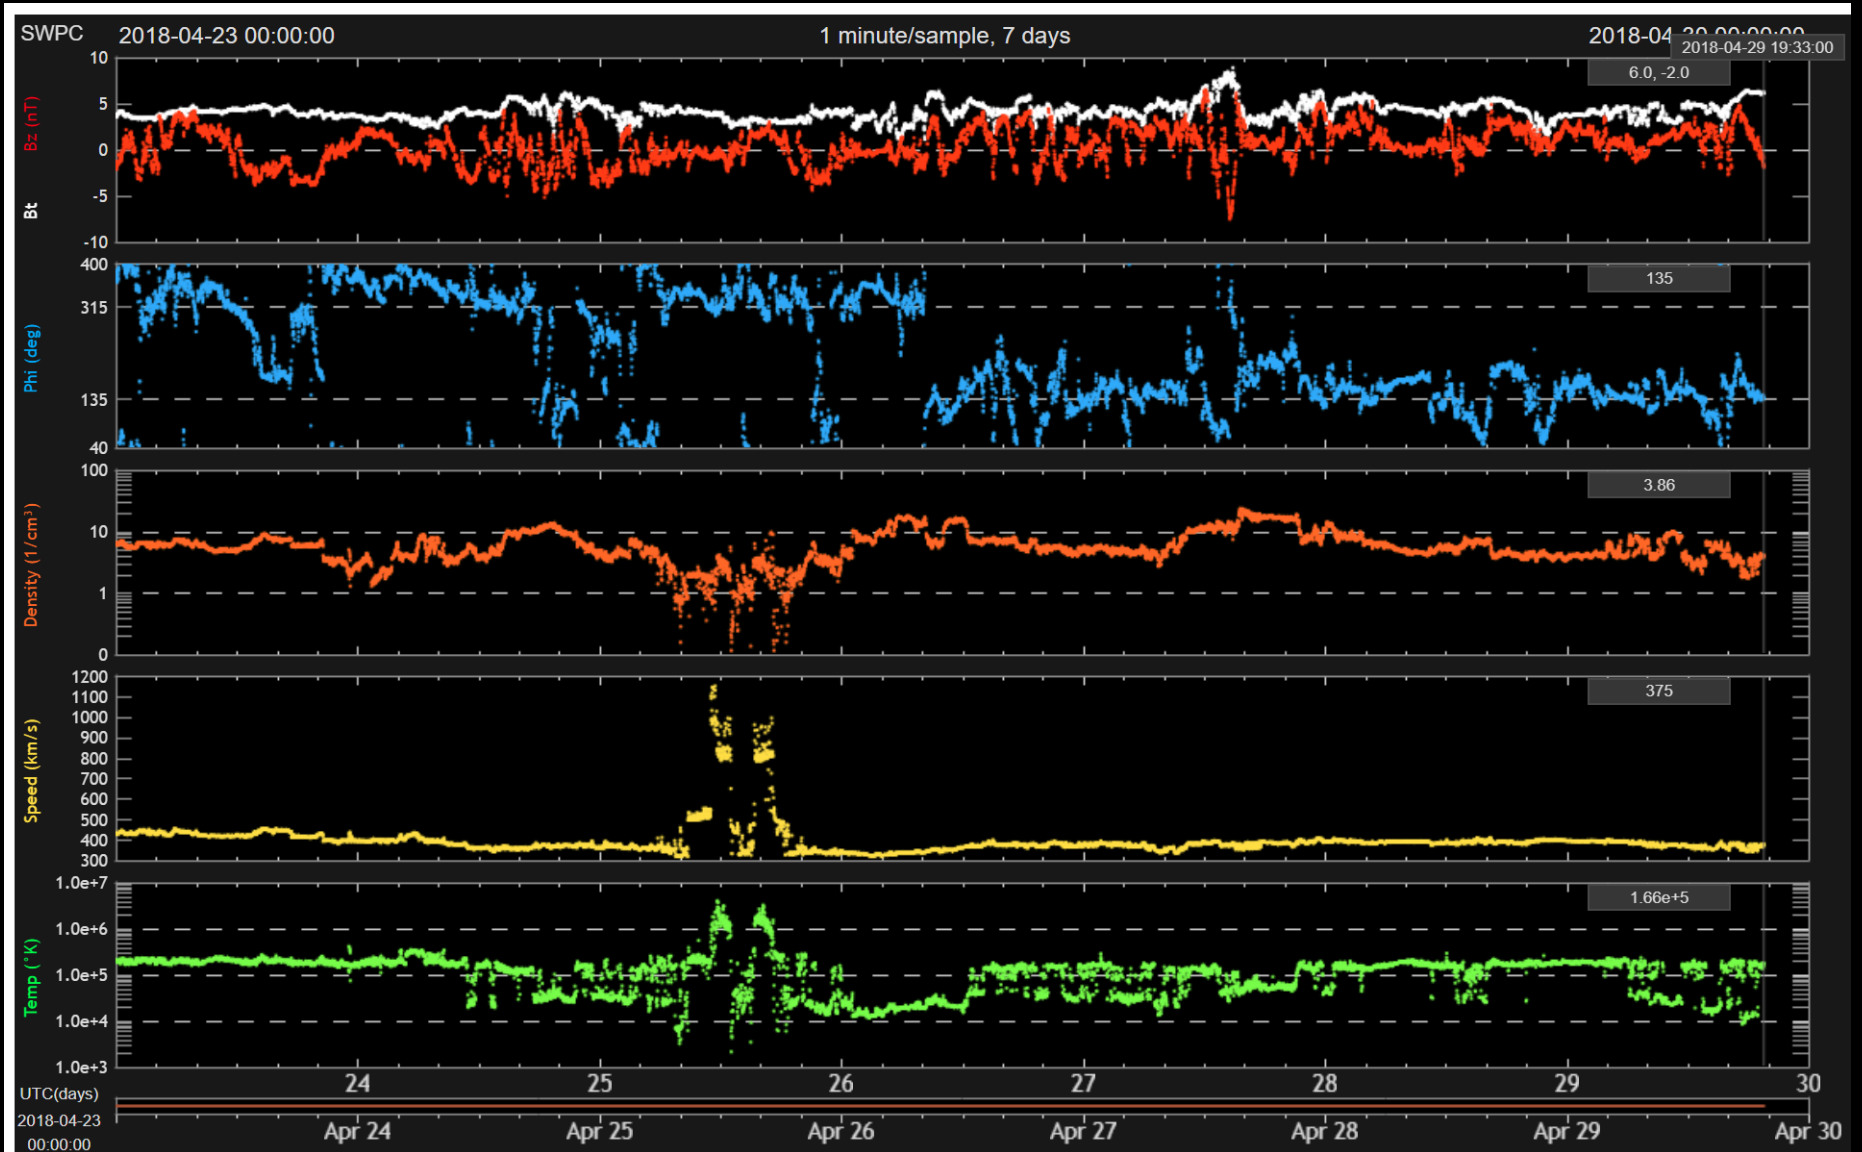

SIDC Space Weather briefing

23 – 29 April 2018

Luciano Rodriguez
and SIDC forecaster team

Solar Influences
Data analysis Centre
www.sidc.be

Royal Observatory
of Belgium

Summary Report

Solar Activity:

Active Regions	2 regions NOAA 2706, 2707
Flaring	No C-class flares
Filaments	None
CMEs	No significant CMEs
Proton Events	Background level

SDO HMI Magnetogram 29-Apr-2018 14:34:41.500

Solar X-ray flux and flaring

www.staff.oma.be

CMEs

NONE

S W N E

06:53 04/29
04:36 04/29
02:52 04/29
01:27 04/29
23:33 04/28
21:49 04/28
20:26 04/28
18:53 04/28
17:25 04/28
15:57 04/28
14:30 04/28
12:33 04/28
11:05 04/28
09:37 04/28
08:09 04/28
06:36 04/28
04:51 04/28
03:23 04/28
01:52 04/28
00:00 04/28
20:36 04/27
17:48 04/27
15:12 04/27
11:48 04/27
09:24 04/27
05:24 04/27
01:25 04/27
21:54 04/26
18:36 04/26
16:12 04/26
12:48 04/26
09:48 04/26
07:00 04/26
04:12 04/26
00:36 04/26
21:12 04/25
18:36 04/25
15:48 04/25
12:00 04/25
09:24 04/25
06:24 04/25
03:36 04/25
00:12 04/25
20:24 04/24
17:36 04/24
14:48 04/24
11:24 04/24
08:48 04/24
06:24 04/24
03:48 04/24
00:24 04/24
21:36 04/23
18:36 04/23
15:24 04/23
11:54 04/23
09:12 04/23
05:54 04/23
03:18 04/23
00:00 04/23

Energetic particles

www.staff.oma.be

Coronal holes

SDO/AIA 193 2018-04-23 00:55:41 UT

Solar wind

Geomagnetism

www.staff.oma.be

Geomagnetic - K (Dourbes) (quicklook) - 168 data points - (raw - 3 hour data)
Geomagnetic - Kp (NOAA) (quicklook) - 57 data points - (raw - 3 hour data)

Outlook

Observation date: 2018/04/29 19:05:30

SIDC Space Weather briefing

See you at a next briefing!

Or visit us at www.sidc.be

Solar Influences
Data analysis Centre
www.sidc.be

Royal Observatory
of Belgium