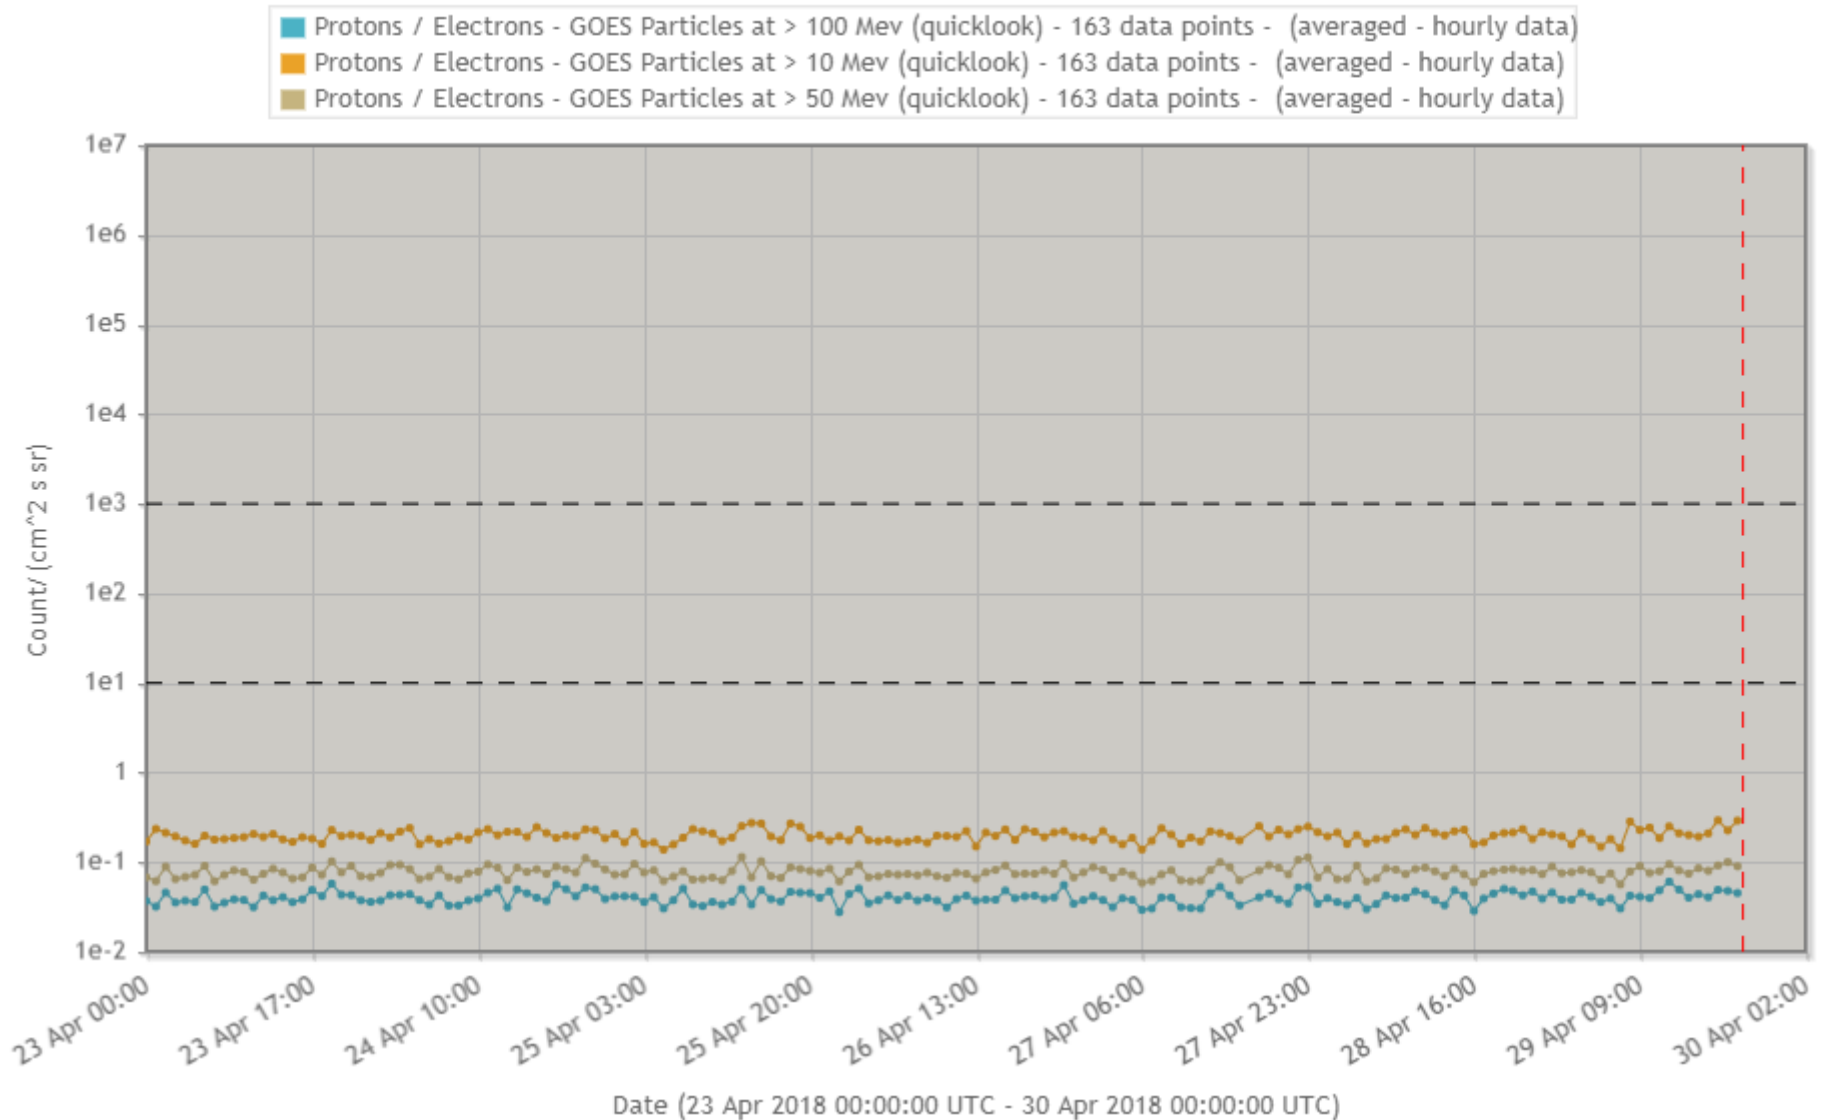

SIDC Space Weather briefing

23 – 29 April 2018

Luciano Rodriguez
and SIDC forecaster team

Solar Influences
Data analysis Centre
www.sidc.be

Royal Observatory
of Belgium

Summary Report

Solar Activity:

Active Regions	2 regions NOAA 2706, 2707
Flaring	No C-class flares
Filaments	None
CMEs	No significant CMEs
Proton Events	Background level

SDO HMI Magnetogram 29-Apr-2018 14:34:41.500

Solar X-ray flux and flaring

www.staff.oma.be

CMEs

NONE

S W N E

06:53 04/29
04:36 04/29
02:52 04/29
01:27 04/29
23:33 04/28
21:49 04/28
20:26 04/28
18:53 04/28
17:25 04/28
15:57 04/28
14:30 04/28
12:33 04/28
11:05 04/28
09:37 04/28
08:09 04/28
06:36 04/28
04:51 04/28
03:23 04/28
01:52 04/28
00:00 04/28
20:36 04/27
17:48 04/27
15:12 04/27
11:48 04/27
09:24 04/27
05:24 04/27
01:25 04/27
21:54 04/26
18:36 04/26
16:12 04/26
12:48 04/26
09:48 04/26
07:00 04/26
04:12 04/26
00:36 04/26
21:12 04/25
18:36 04/25
15:48 04/25
12:00 04/25
09:24 04/25
06:24 04/25
03:36 04/25
00:12 04/25
20:24 04/24
17:36 04/24
14:48 04/24
11:24 04/24
08:48 04/24
06:24 04/24
03:48 04/24
00:24 04/24
21:36 04/23
18:36 04/23
15:24 04/23
11:54 04/23
09:12 04/23
05:54 04/23
03:18 04/23
00:00 04/23

Energetic particles

www.staff.oma.be

Coronal holes

SDO/AIA 193 2018-04-23 00:55:41 UT

Solar wind

Geomagnetism

www.staff.oma.be

Geomagnetic - K (Dourbes) (quicklook) - 168 data points - (raw - 3 hour data)
Geomagnetic - Kp (NOAA) (quicklook) - 57 data points - (raw - 3 hour data)

Outlook

Observation date: 2018/04/29 19:05:30

SIDC Space Weather briefing

See you at a next briefing!

Or visit us at www.sidc.be

Solar Influences
Data analysis Centre
www.sidc.be

Royal Observatory
of Belgium