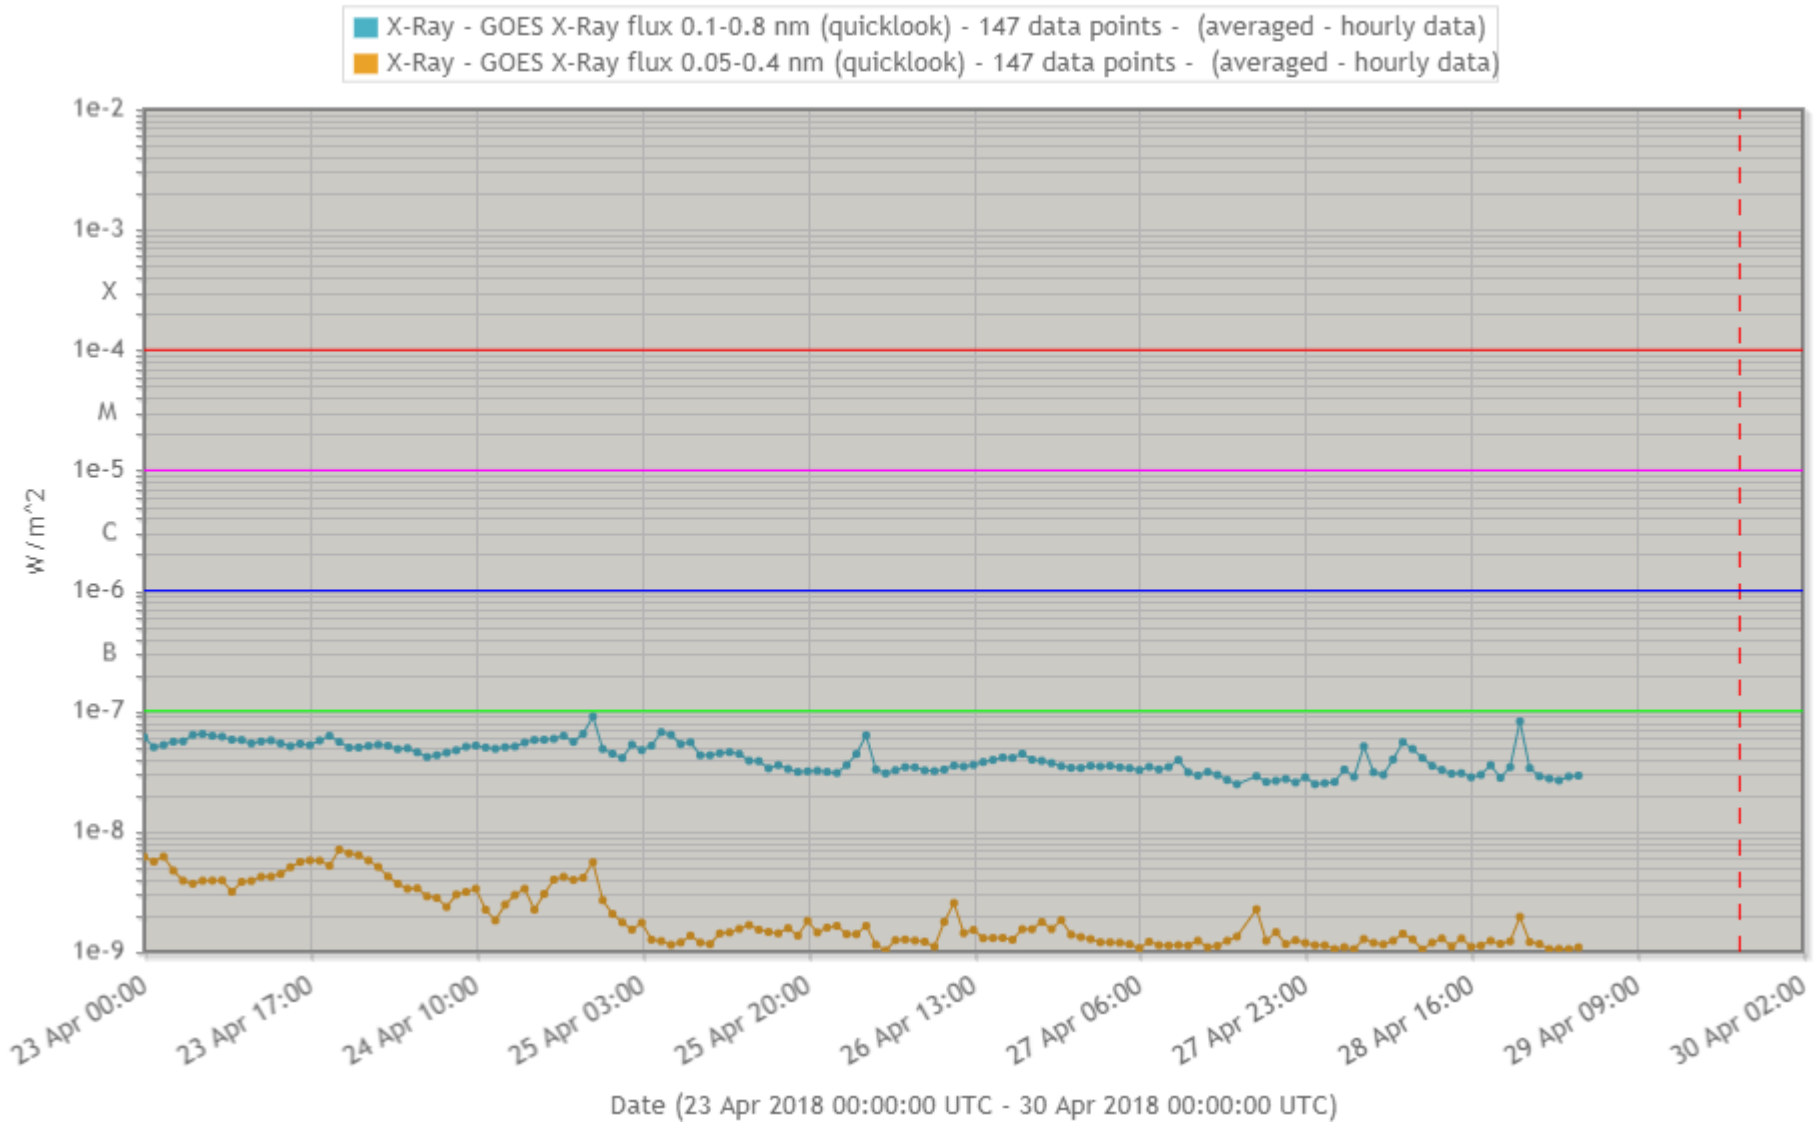

SIDC Space Weather briefing

23 – 29 April 2018

Luciano Rodriguez
and SIDC forecaster team

Solar Influences
Data analysis Centre
www.sidc.be

Royal Observatory
of Belgium

Summary Report

Solar Activity:

Active Regions	2 regions NOAA 2706, 2707
Flaring	No C-class flares
Filaments	None
CMEs	No significant CMEs
Proton Events	Background level

Solar wind and Geomagnetic conditions:

ICMEs	No Earth directed CME
Coronal Hole	None
SW conditions	Normal
Kp index	Quiet

ALL QUIET ALERT issued on 28/04/2018

Solar active region evolution

SDO HMI Magnetogram 23-Apr-2018 22:34:40.700

SDO HMI Magnetogram 29-Apr-2018 14:34:41.500

Solar X-ray flux and flaring

www.staff.oma.be

CMEs

NONE

S W N E

06:53 04/29
04:36 04/29
02:52 04/29
01:27 04/29
23:33 04/28
21:49 04/28
20:26 04/28
18:53 04/28
17:25 04/28
15:57 04/28
14:30 04/28
12:33 04/28
11:05 04/28
09:37 04/28
08:09 04/28
06:36 04/28
04:51 04/28
03:23 04/28
01:52 04/28
00:00 04/28
20:36 04/27
17:48 04/27
15:12 04/27
11:48 04/27
09:24 04/27
05:24 04/27
01:25 04/27
21:54 04/26
18:36 04/26
16:12 04/26
12:48 04/26
09:48 04/26
07:00 04/26
04:12 04/26
00:36 04/26
21:12 04/25
18:36 04/25
15:48 04/25
12:00 04/25
09:24 04/25
06:24 04/25
03:36 04/25
00:12 04/25
20:24 04/24
17:36 04/24
14:48 04/24
11:24 04/24
08:48 04/24
06:24 04/24
03:48 04/24
00:24 04/24
21:36 04/23
18:36 04/23
15:24 04/23
11:54 04/23
09:12 04/23
05:54 04/23
03:18 04/23
00:00 04/23

Energetic particles

www.staff.oma.be

Coronal holes

SDO/AIA 193 2018-04-23 00:55:41 UT

Solar wind

Geomagnetism

www.staff.oma.be

Geomagnetic - K (Dourbes) (quicklook) - 168 data points - (raw - 3 hour data)
Geomagnetic - Kp (NOAA) (quicklook) - 57 data points - (raw - 3 hour data)