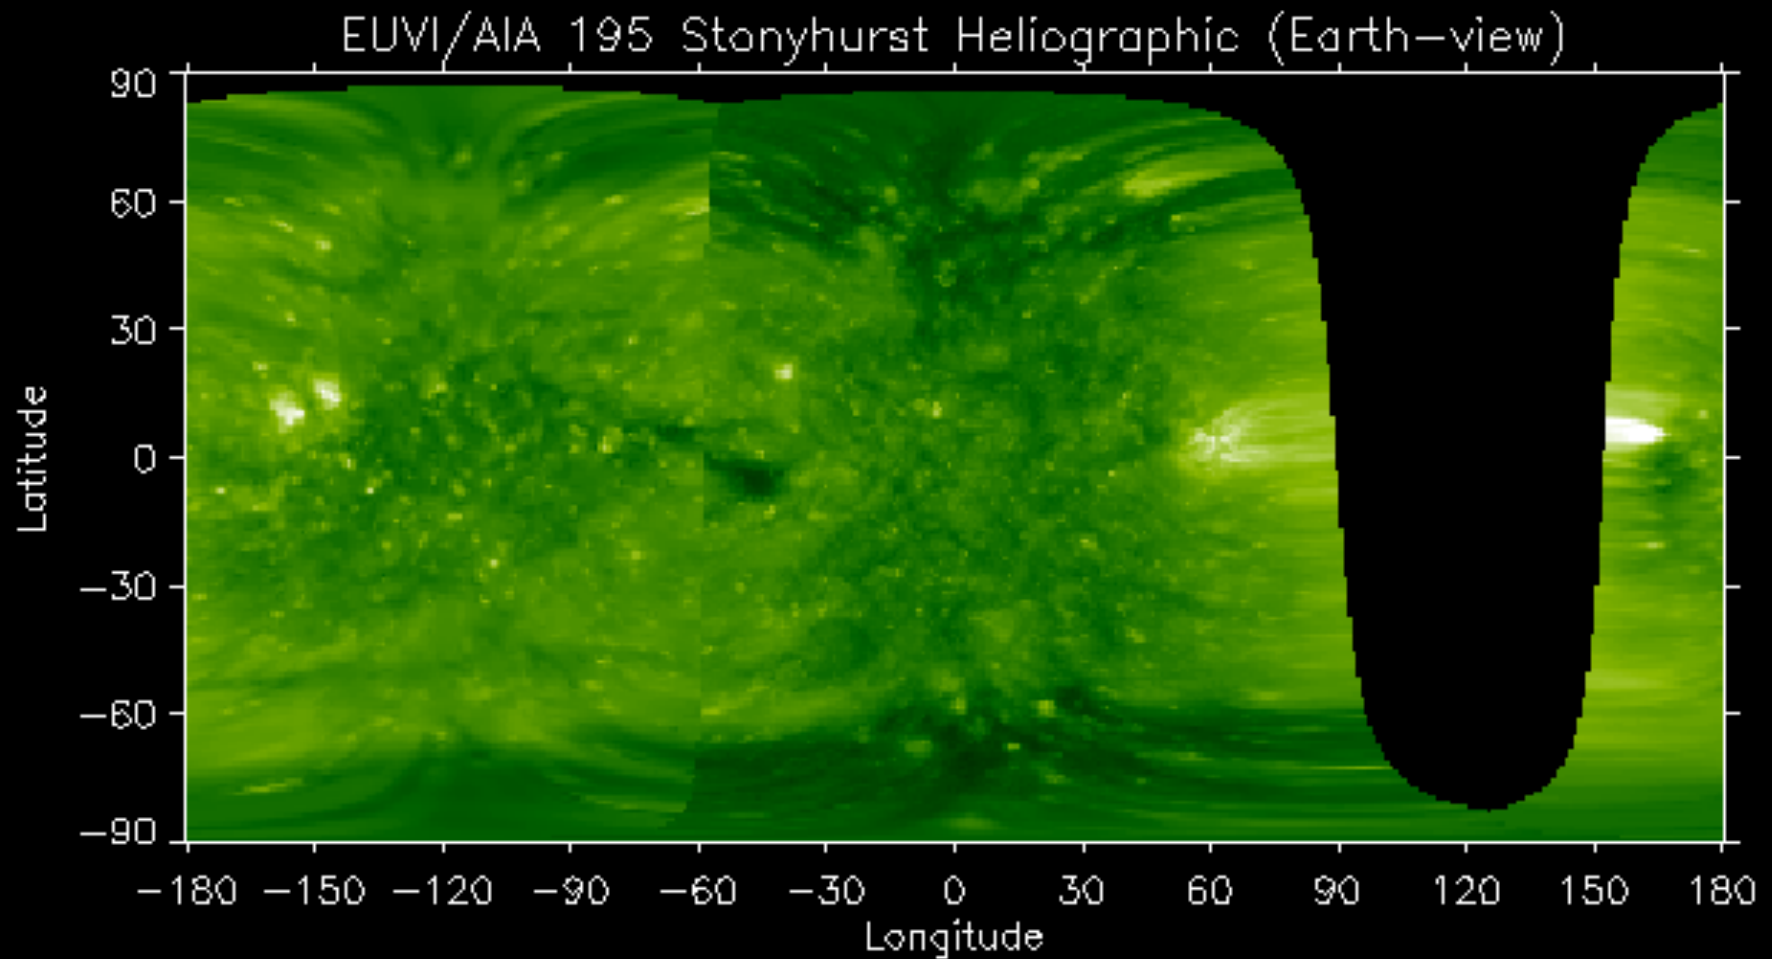

Energetic particles

www.staff.oma.be

Coronal holes

SDO/AIA 193 2018-04-23 00:55:41 UT

Solar wind

Geomagnetism

www.staff.oma.be

Geomagnetic - K (Dourbes) (quicklook) - 168 data points - (raw - 3 hour data)
Geomagnetic - Kp (NOAA) (quicklook) - 57 data points - (raw - 3 hour data)

Outlook

Observation date: 2018/04/29 19:05:30

SIDC Space Weather briefing

See you at a next briefing!

Or visit us at www.sidc.be

Solar Influences
Data analysis Centre
www.sidc.be

Royal Observatory
of Belgium